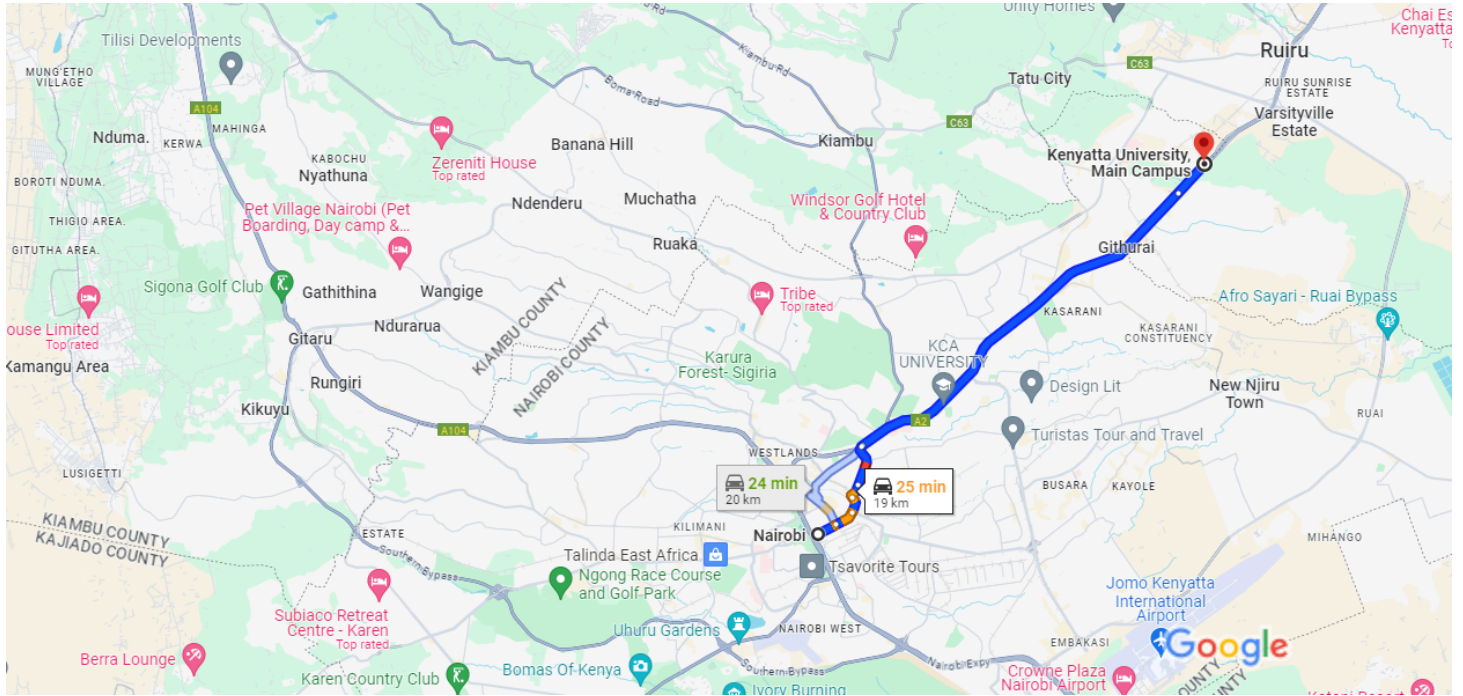

Nairobi to Kenyatta University, Main Campus, Security Office, Nairobi

Drive 19.0 km, 25 min

Map data ©2024 Google 2 km

Nairobi

Take Haile Selassie Ave and Dr. G.W. Griffin Rd to Embu - Nairobi Hwy/Meru - Nairobi Hwy/Thika Rd/A2

- 10 min (4.0 km)
 - ↑ 1. Head northeast on Haile Selassie Ave toward Parliament Rd

- 700 m
 - ↻ 2. At the roundabout, take the 2nd exit and stay on Haile Selassie Ave
 - Go through 1 roundabout
 - Pass by the park (on the left)

- 700 m
 - ↻ 3. At the roundabout, take the 2nd exit onto Ring Rd

- 600 m
 - ↻ 4. At the roundabout, take the 3rd exit onto Racecourse Rd/Ring Rd Ngara
 - Continue to follow Ring Rd Ngara

- 550 m
 - ↶ 5. Keep left to stay on Ring Rd Ngara
 - Pass by Park Road Primary School (on the left in 350m)

- 1.4 km

- ↑ 6. Continue straight onto Muranga Rd

52 m

Follow Embu - Nairobi Hwy/Meru - Nairobi Hwy/Thika Rd/A2 to Kenya Drive. Take exit 10 from Embu - Nairobi Hwy/Meru - Nairobi Hwy/Thika Rd/A2

13 min (15.0 km)